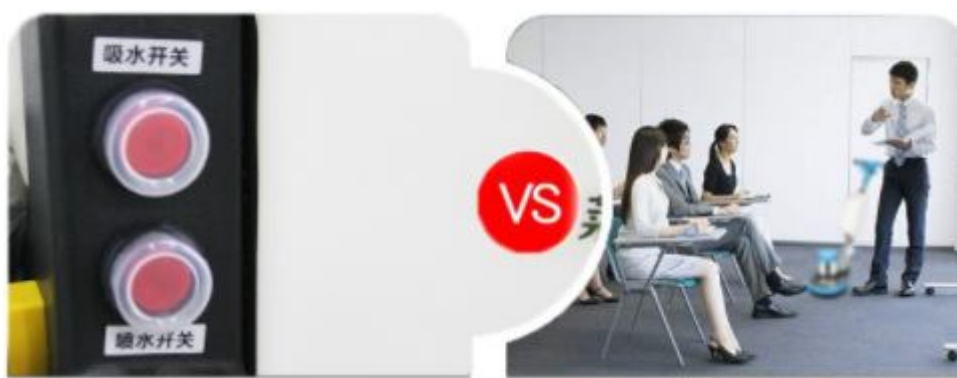

Sample operation, easy use

Complex operation, need training

3 .One cleaner > one cleaning team