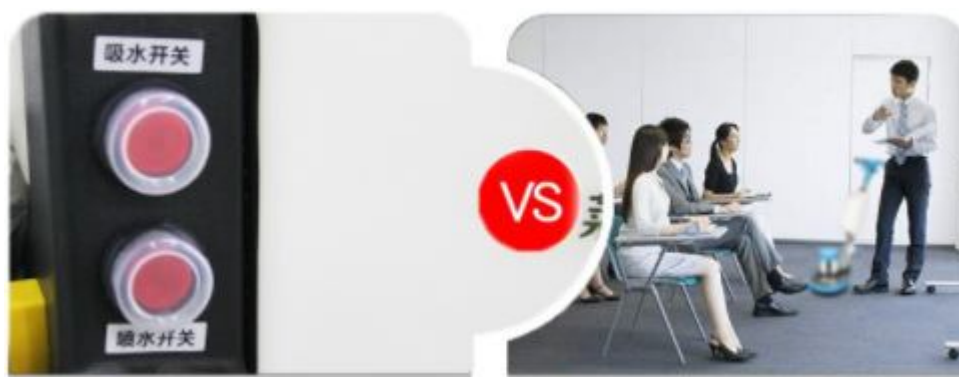

Sample operation, easy use

Complex operation, need training