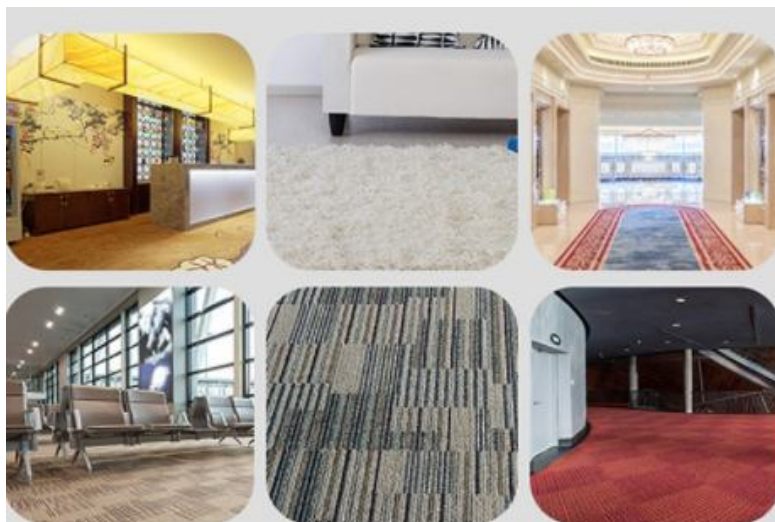

6. Single operation, high cleaning efficiency.

Controllable door valve
Humanized water spray control valve,
simple and flexible operation.

Stain observation window
Keep abreast of carpet contamination.

Large rear wheel design
Stable support, fast movement.