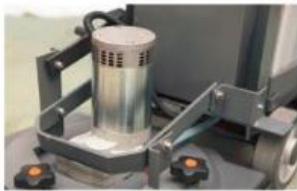

Features

1. High power motor, good performance and long service life.
2. Control panel double switch design, extremely simple and comfortable to use.
3. Cast iron technology is adopted for water absorption pickling, which is durable and easy to maintain.
4. The water tank adopts polyethylene roll molding process, with corrosion resistance and impact resistance.
5. Import floor motor provides stronger cleaning power.

High power motor, good performance and long service life