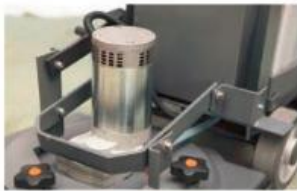

Features

1. High power motor, good performance and long service life.
2. Control panel double switch design, extremely simple and comfortable to use.
3. Cast iron technology is adopted for water absorption pickling, which is durable and easy to maintain.
4. The water tank adopts polyethylene roll molding process, with corrosion resistance and impact resistance.
5. Import floor motor provides stronger cleaning power.

High power motor, good performance and long service life