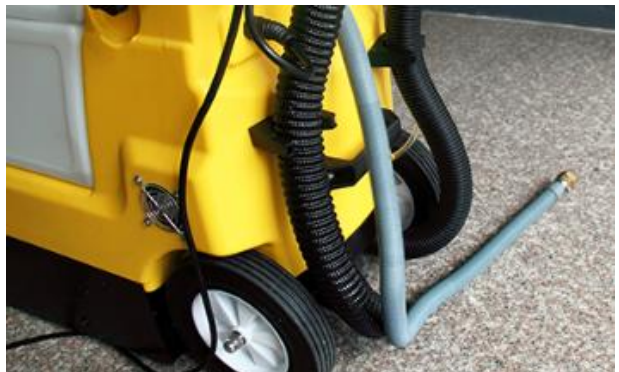

Dirty water hose
Sewage discharge is simple and
convenient with one button.