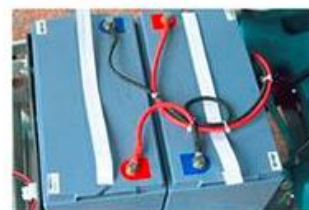

Product Introduction:

Walk behind floor scrubber PA730 can scrub and dry the cleaning surface at one time. Cleaning with this machine, all sewage, dirt and sand can be sucked into the sewage tank and the surface is as bright as new. This easy-operating machine is flexible and offers excellent maneuverability. It can reduce workload and time, improve cleaning quality, It is applied to clean the grounds of large plaza, supermarkets, airports, factories, warehouses and so on.

Features

1. Scrub and dry the cleaning surface at one time.
2. All sewage, dirt and sand can be sucked into the sewage tank and the surface is as bright as new.
3. This easy-operating machine is flexible and offers excellent maneuverability.
4. It can reduce workload and time, improve cleaning quality.
5. It is an ideal choice for 5000-10000 square meter area.

Integrated aluminum die casting water grill, anticorrosion

Aluminum die casting brush disc cover, change brush pin rod is easy

Simple and beautiful operation panel

Top imported suction motor

Large capacity water tank