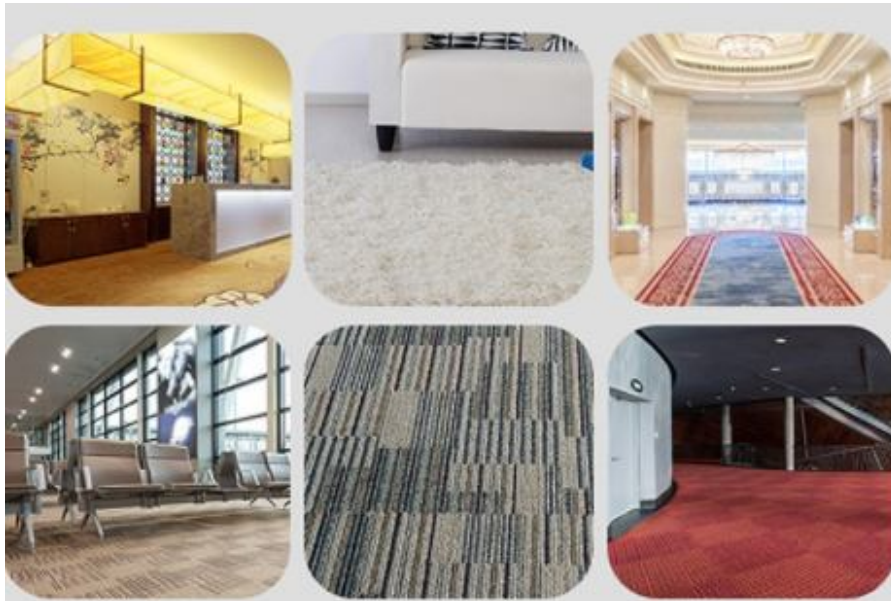

3. Wide application range, suitable for all kinds of carpets.

For chemical fiber carpet, wool carpet, long wool carpet, mixed carpet, pure wool carpet, etc.

4. One machine and three uses.

Equipped with additional pickpockets to quickly clean sofa and curtain, and can use telescopic rods to avoid climbing worries.