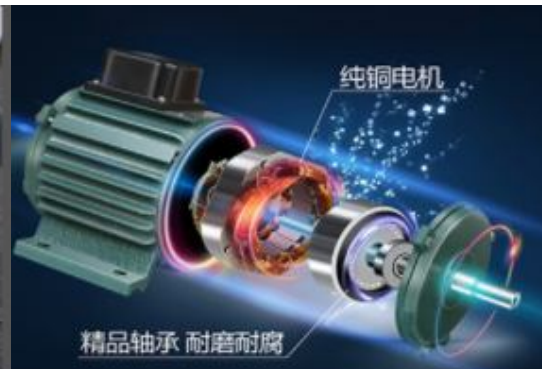

High quality motor, using international famous
brand motor, moisture proof, safety and corrosion
resistance