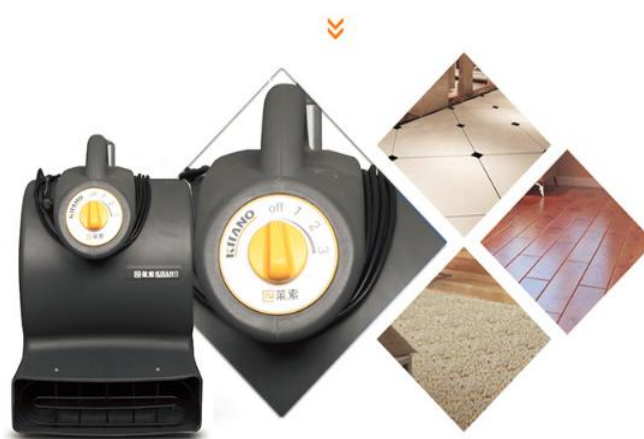

### Features

Small body, large air flow, avoid to be wet.

Three gear speed regulation, classified cleaning, using different gears according to different floor tiles, floors, carpets, etc

The pressure relief structure on the two sides of the fan blade is free of wind and air leakage,