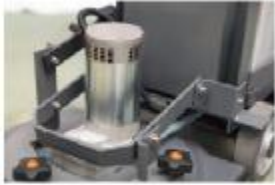

Features

This swift battery powered floor scrubber is suitable for small and medium area cleaning. It is compact, flexible and easy to operate with affordable price. With the large water tank and powerful battery kit, it can complete various cleaning tasks.

Cast iron technology is adopted for water absorption pickling, which is durable and easy to maintain

Can adjust handle and easy cleaning

Technical Data	Voltage	Cleaning Width	Suction Width	Area performance	Brush Motor	Suction Motor	Water Tank	Dimensions	Weight
Unit	V/AH	mm	mm	m ² /h	W	W	L	cm	kg
PA530B	24/120	530	770	2100	650	500	50/55	116*54*106	189
PA530E	220	530	770	2100	1100	500	50/55	116*54*106	175